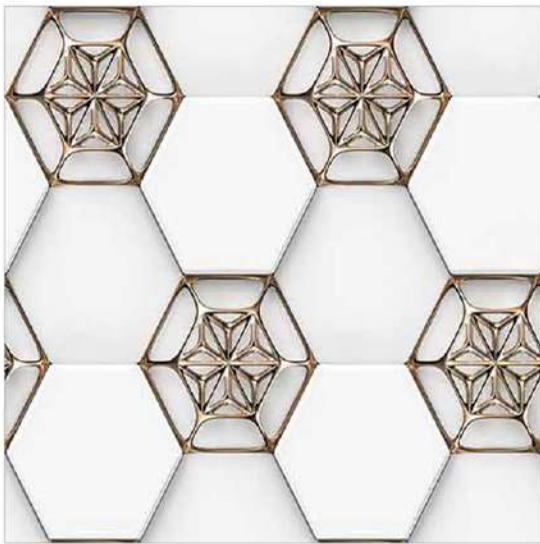

Design Code:- **11397**

GLOSSY FINISH

- Applicable On Wall & Floor
- HD Clarity
- Geometric Variation 3mm±
- Zero Maintenance
- Eco Friendly

Design Code:- **11398**

GLOSSY FINISH

- Applicable On Wall & Floor
- HD Clarity
- Geometric Variation 3mm±
- Zero Maintenance
- Eco Friendly