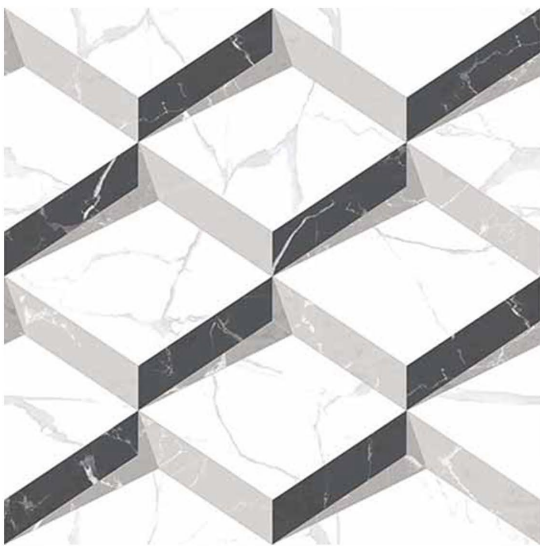

Design Code:- **11160**
GLOSSY FINISH

-  Applicable On Wall & Floor
-  HD Clarity
-  Geometric Variation 3mm±
-  Zero Maintenance
-  Eco Friendly

Design Code:- **11161**
GLOSSY FINISH

-  Applicable On Wall & Floor
-  HD Clarity
-  Geometric Variation 3mm±
-  Zero Maintenance
-  Eco Friendly