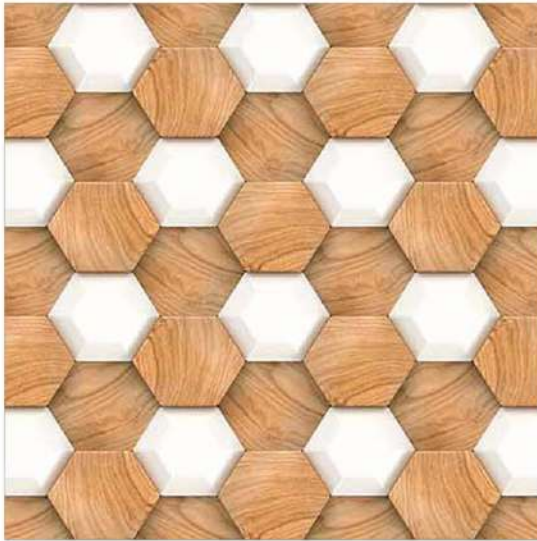

Design Code:- **11123**

GLOSSY FINISH

- Applicable On Wall & Floor
- HD Clarity
- Geometric Variation 3mm±
- Zero Maintenance
- Eco Friendly