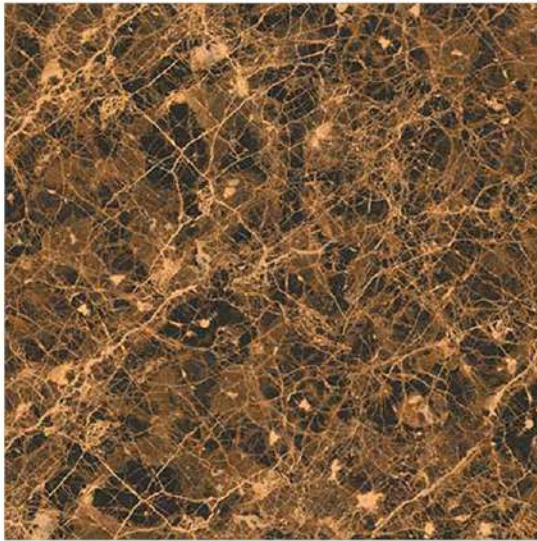

Design Code:- **11355**
GLOSSY FINISH

- Applicable On Wall & Floor
- HD Clarity
- Geomatic Variation 3mm±
- Zero Maintenance
- Eco Friendly

Design Code:- **11365**

GLOSSY FINISH

- Applicable On Wall & Floor
- HD Clarity
- Geometric Variation 3mm±
- Zero Maintenance
- Eco Friendly