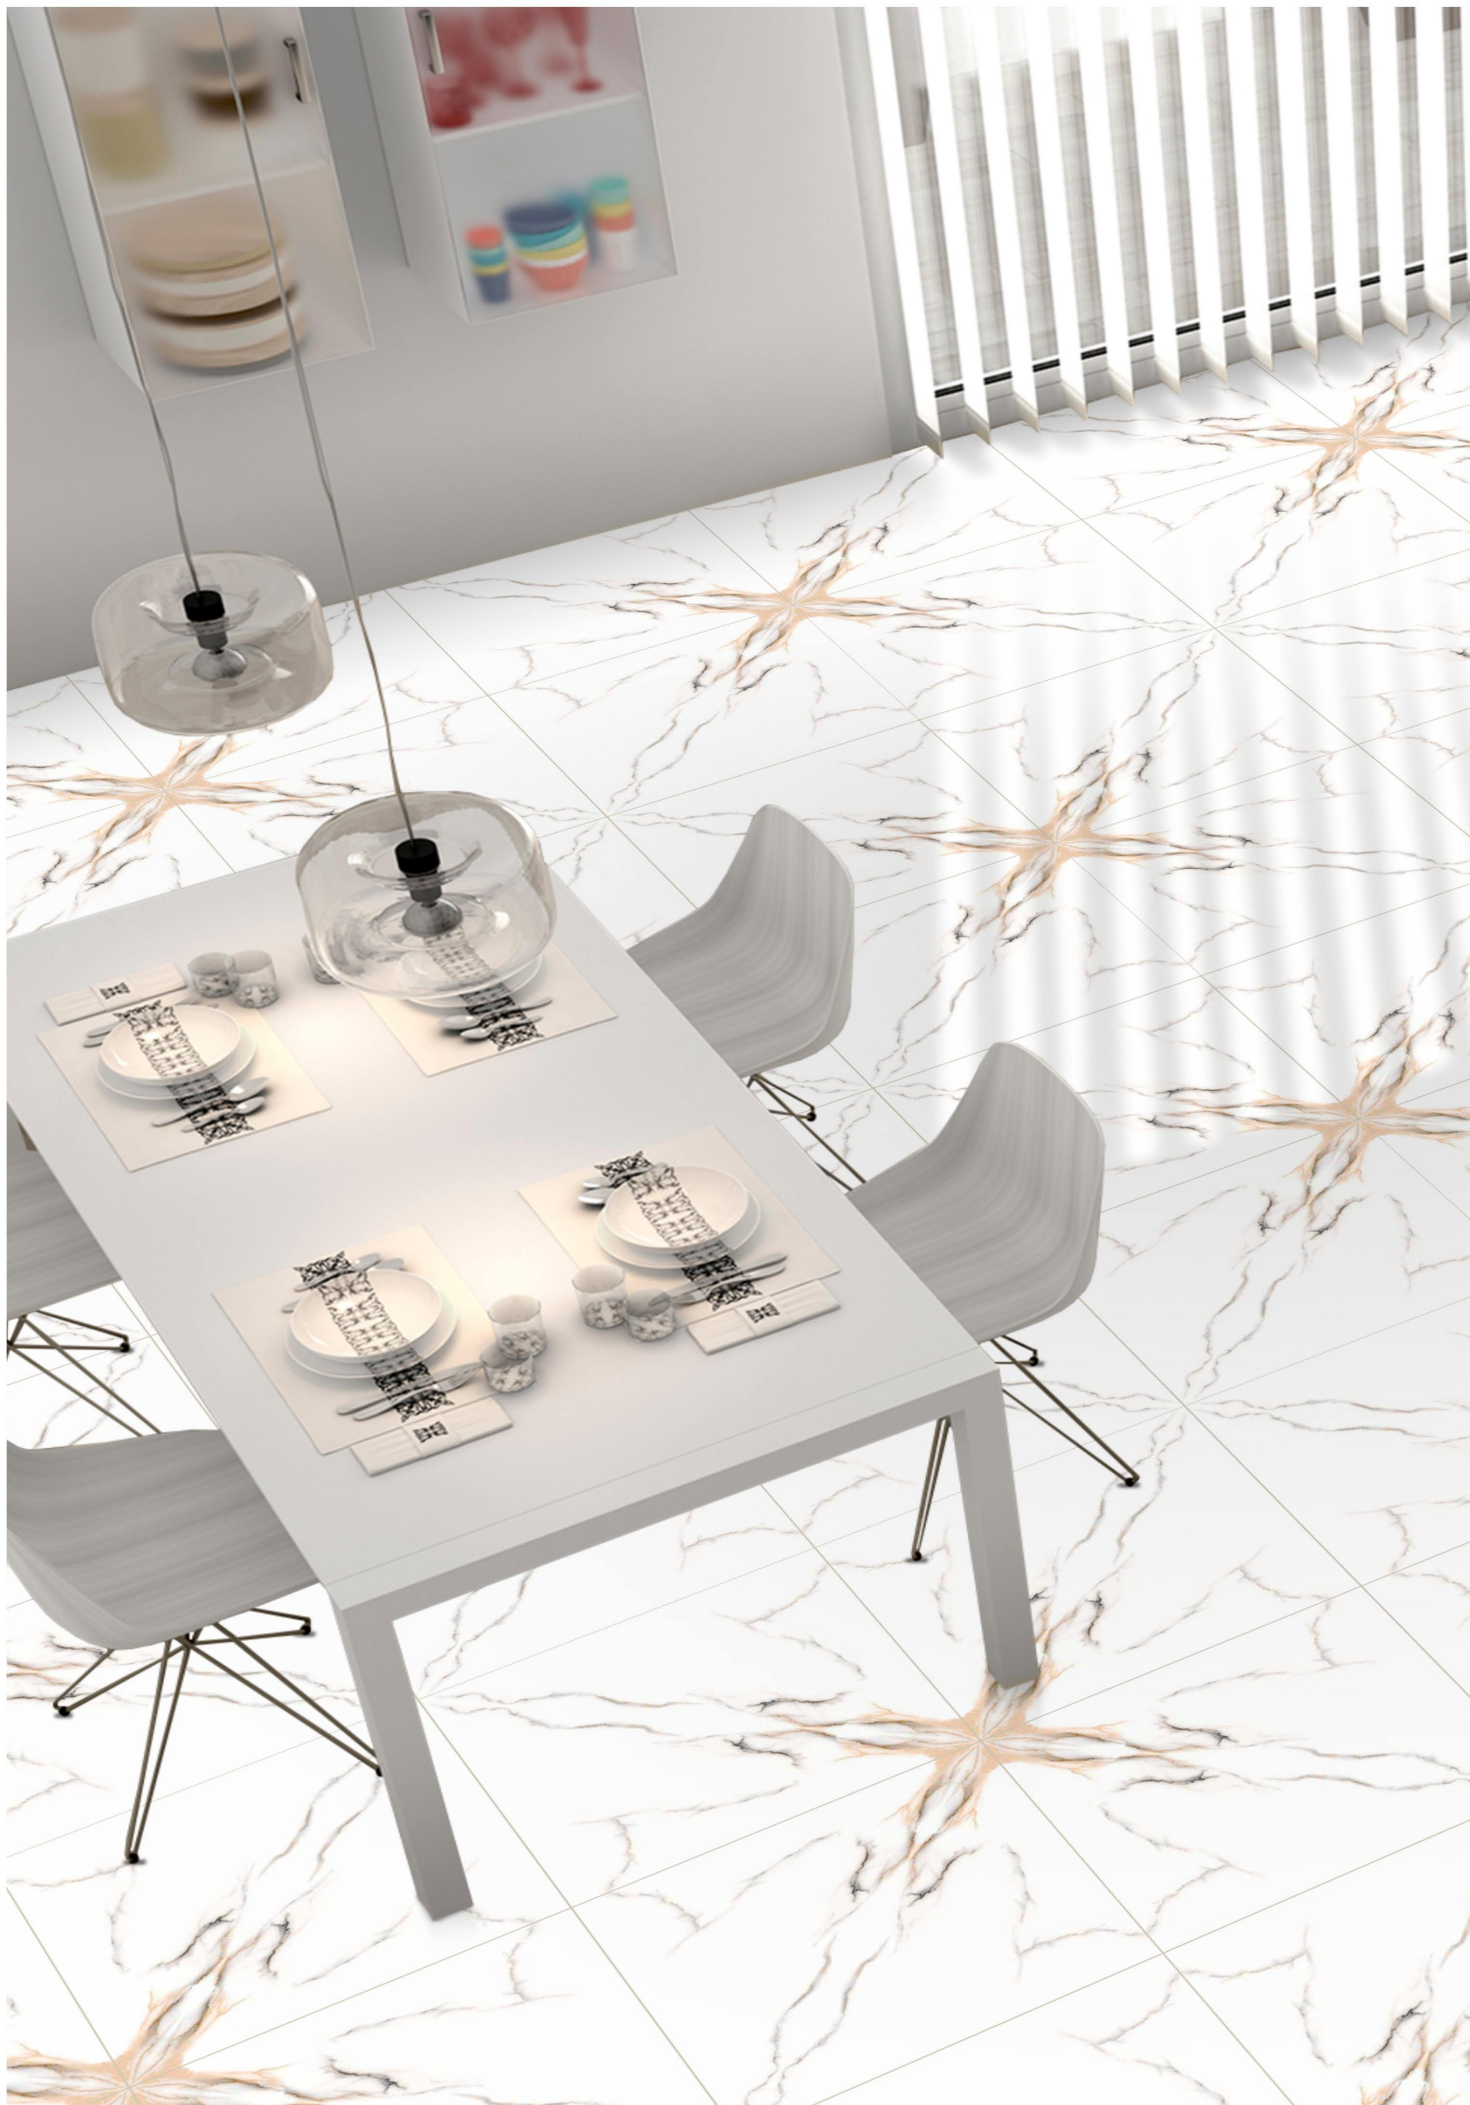

Design Code:- **11136**

GLOSSY FINISH

-  Applicable On Wall & Floor
-  HD Clarity
-  Geometric Variation 3mm±
-  Zero Maintenance
-  Eco Friendly

Design Code:- **11137**

GLOSSY FINISH

- Applicable On Wall & Floor
- HD Clarity
- Geometric Variation 3mm±
- Zero Maintenance
- Eco Friendly