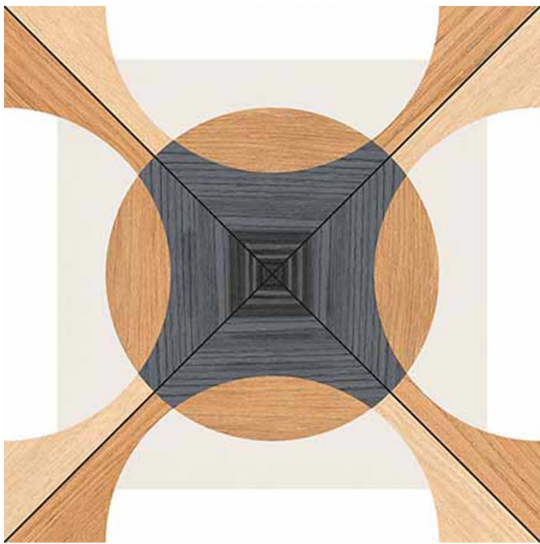

Design Code:- **11147**

GLOSSY FINISH

-  Applicable On Wall & Floor
-  HD Clarity
-  Geometric Variation 3mm±
-  Zero Maintenance
-  Eco Friendly

Design Code:- **11149**
GLOSSY FINISH

- Applicable On Wall & Floor
- HD Clarity
- Geometric Variation 3mm±
- Zero Maintenance
- Eco Friendly