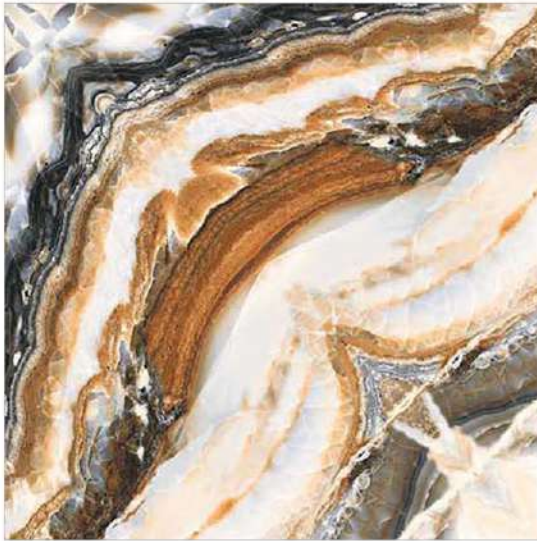

Design Code:- **11109**
GLOSSY FINISH

- Applicable On Wall & Floor
- HD Clarity
- Geometric Variation 3mm±
- Zero Maintenance
- Eco Friendly

Design Code:- **11110**

GLOSSY FINISH

- Applicable On Wall & Floor
- HD Clarity
- Geometric Variation 3mm±
- Zero Maintenance
- Eco Friendly