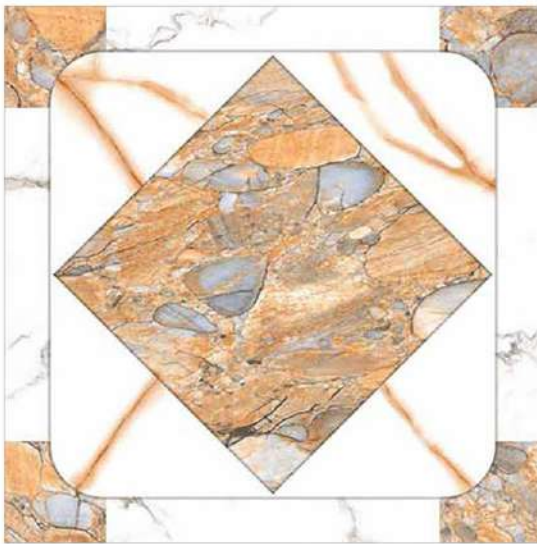

Design Code:- **11096**

GLOSSY FINISH

- Applicable On Wall & Floor
- HD Clarity
- Geometric Variation 3mm±
- Zero Maintenance
- Eco Friendly

Design Code:- **11098**

GLOSSY FINISH

- Applicable On Wall & Floor
- HD Clarity
- Geomatic Variation 3mm±
- Zero Maintenance
- Eco Friendly